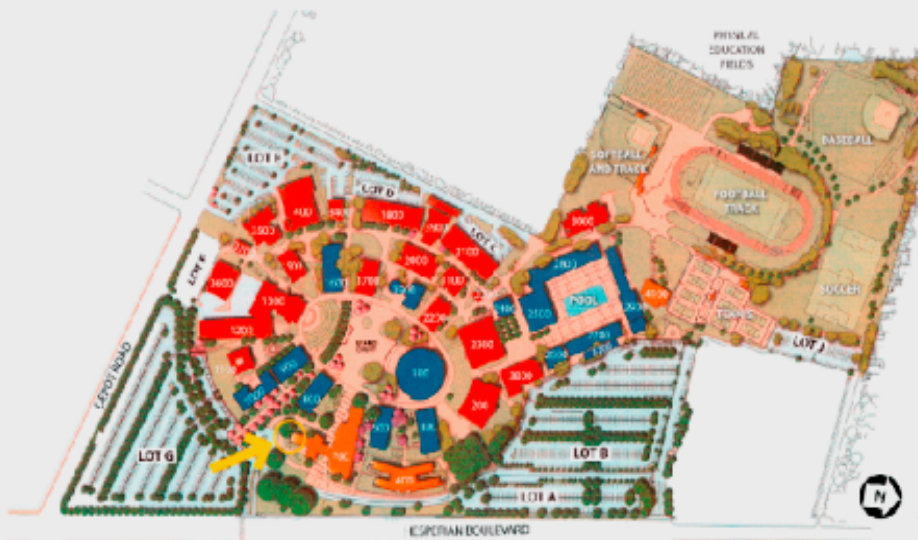

## Chabot College Campus Map

Corner of Depot Road and Hesperian Blvd.  
Freeway 92 is to the right.  
The Hayward San Mateo Bridge is going West on 92.

**Welcome to Chabot  
College!**

**Please Park in Lot G.**

**Find a Parking  
Dispenser.**

**Parking is \$2.**

**Place Parking  
Permit on Car's  
Dashboard.**

**Follow Yellow  
Arrow to our  
FLANC Conference.**

**Thank you!**